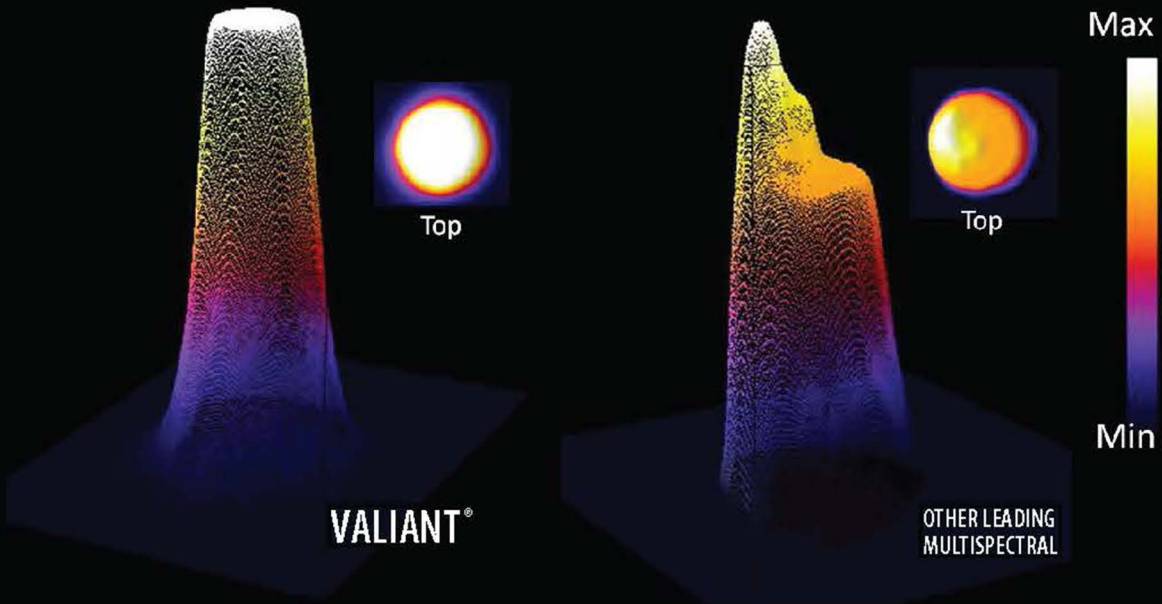

BROAD-SPECTRUM CURING

Wavelength Spectrums of Valiant® Modes

VALIANT[®]

***THE POWER
TO CONFIDENTLY CURE***

LED BEAM PROFILE

ORDERING INFORMATION

[600100-2] VALIANT® CURING LIGHT COMPLETE KIT

- (1) Cordless Handpiece
- (1) Battery Pack
- (1) Charging Base
- (100) Protective Sleeves
- (1) Instructions for use
- (1) Universal Plug Set
- (1) Curing Light Shield