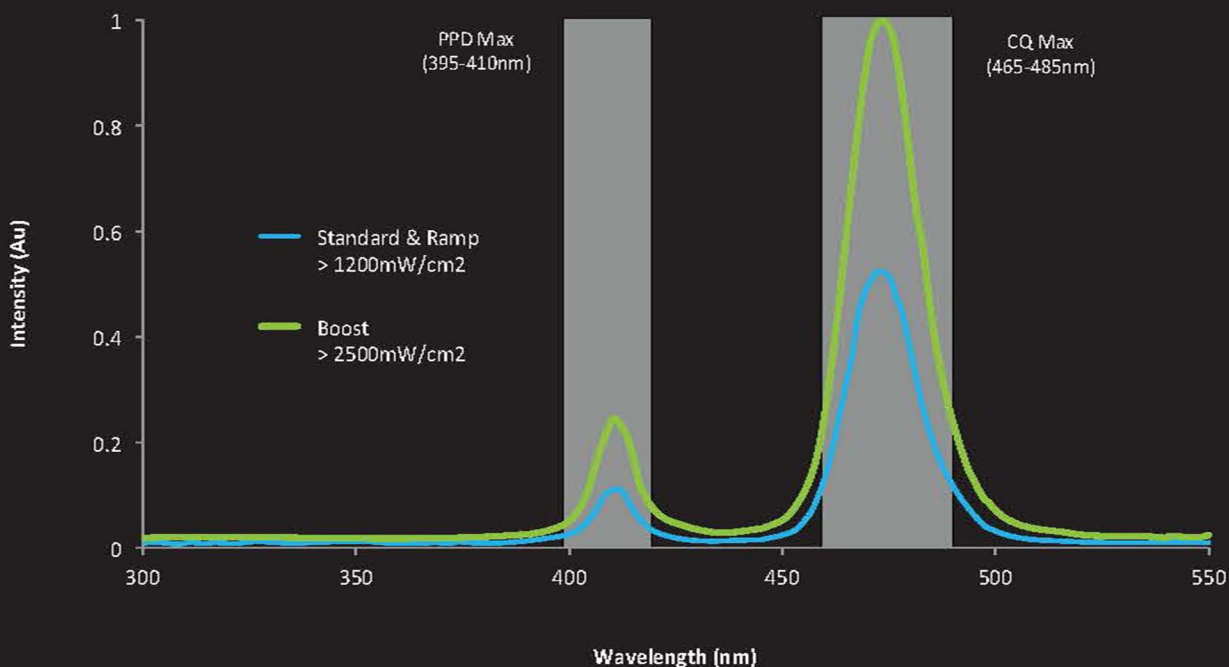

FEATURES

- Cordless
- Induction Charging Base
- One Battery Pack
- Light Weight
- Three Curing Modes
- Transillumination Light
- Cool Touch Technology
- Multispectral

TECHNICAL SPECIFICATIONS

Range of Light Output (nm)	395 - 500
Weight	72g
Curing Modes	3 (Standard, Ramp, Boost)
Lens Size	10mm
Construction	Aluminum Body
Accessibility	10°
Battery Power	> 150, 20 sec Cure Cycles

BROAD-SPECTRUM CURING

Wavelength Spectrums of Valiant® Modes