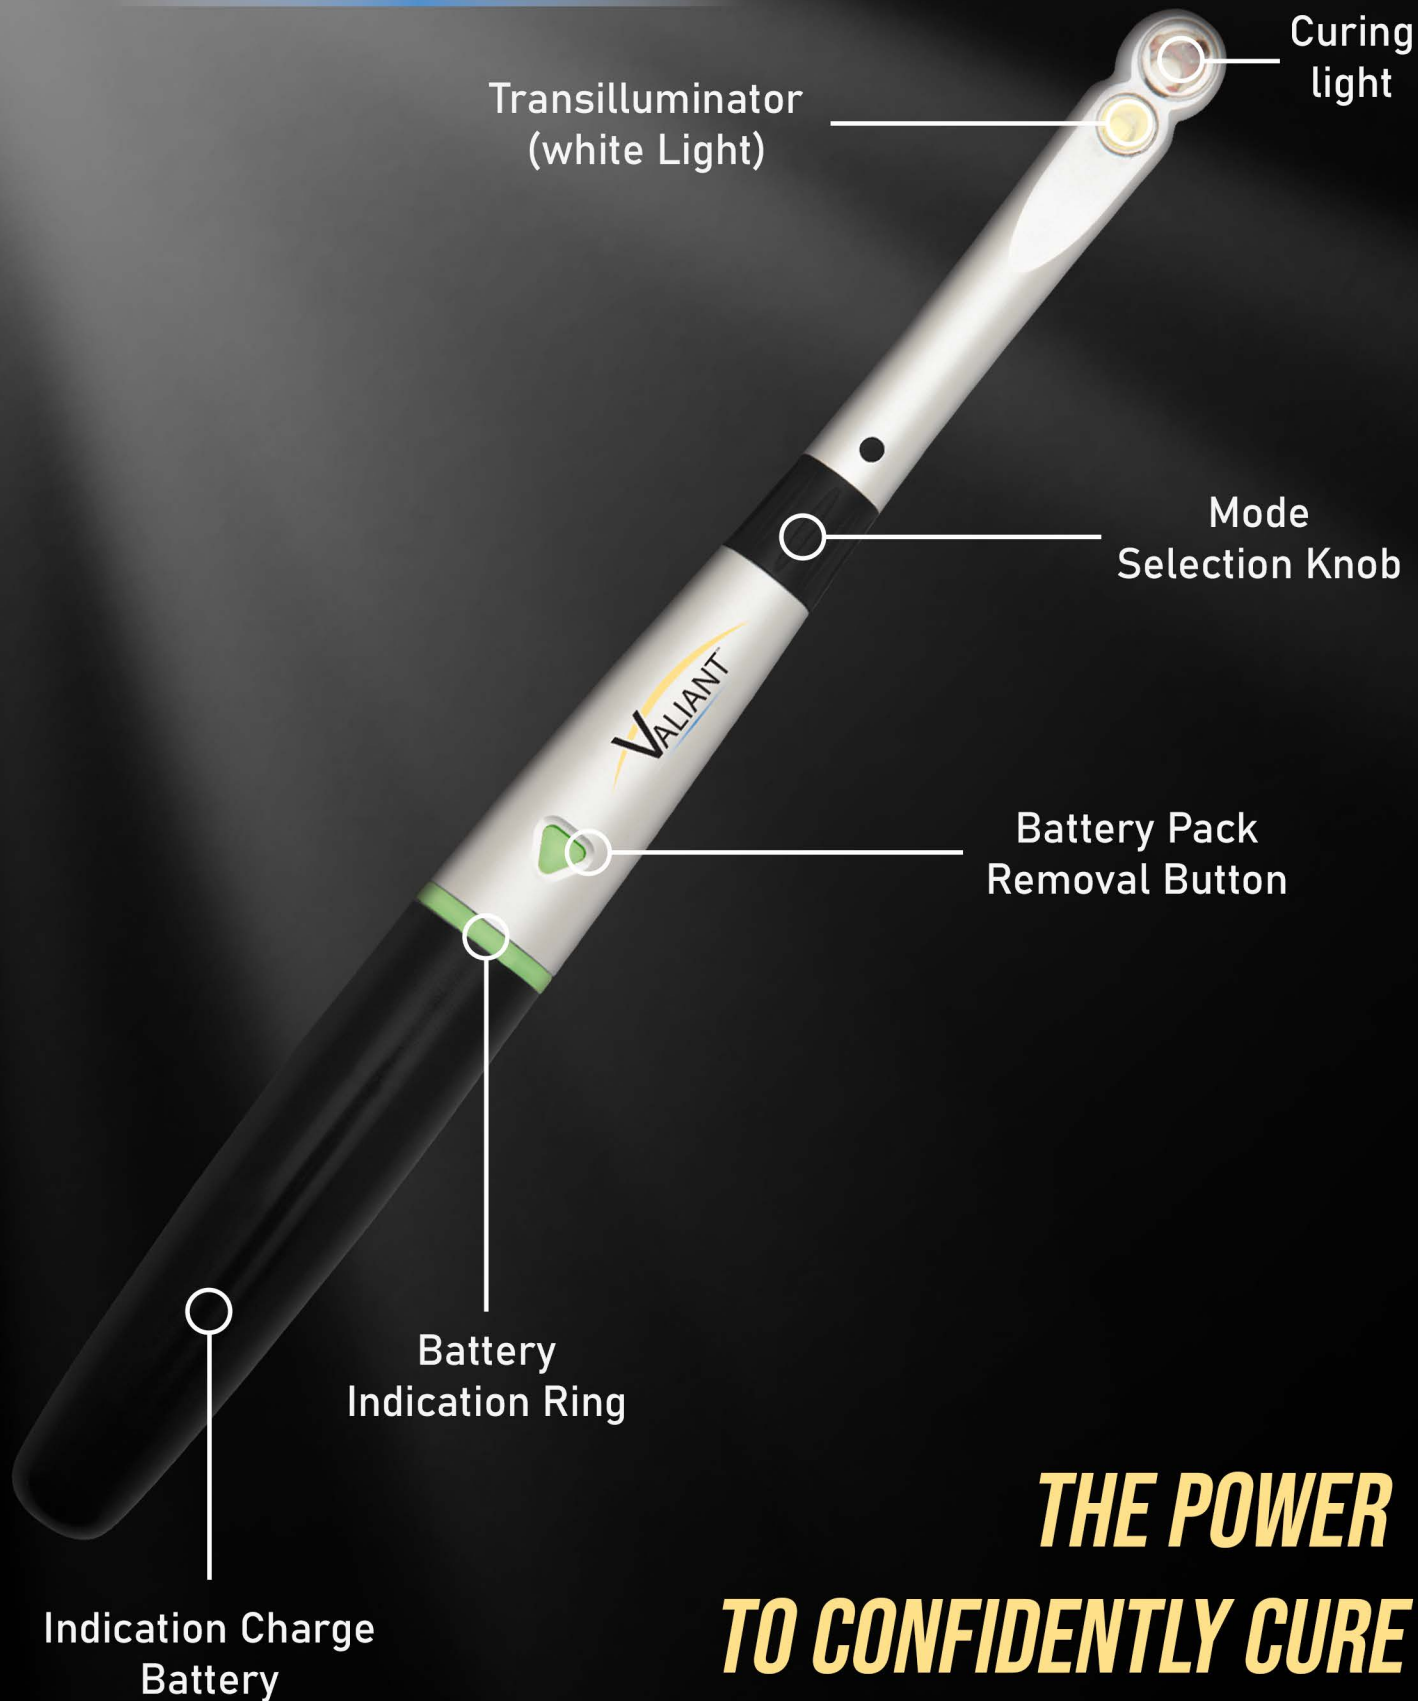

**THE POWER TO CONFIDENTLY CURE
IS HERE**

**UNLEASH THE MULTISPECTRAL
POWER THAT IS VALIANT**

VA VISTA | APEX

FEATURES

- Cordless
- Induction Charging Base
- One Battery Pack
- Light Weight
- Three Curing Modes
- Transillumination Light
- Cool Touch Technology
- Multispectral

TECHNICAL SPECIFICATIONS

Range of Light Output (nm)	395 - 500
Weight	72g
Curing Modes	3 (Standard, Ramp, Boost)
Lens Size	10mm
Construction	Aluminum Body
Accessibility	10°
Battery Power	> 150, 20 sec Cure Cycles

BROAD-SPECTRUM CURING

Wavelength Spectrums of Valiant® Modes

VALIANT[®]

***THE POWER
TO CONFIDENTLY CURE***

LED BEAM PROFILE

ORDERING INFORMATION

[600100-2] VALIANT® CURING LIGHT COMPLETE KIT

- (1) Cordless Handpiece
- (1) Battery Pack
- (1) Charging Base
- (100) Protective Sleeves
- (1) Instructions for use
- (1) Universal Plug Set
- (1) Curing Light Shield