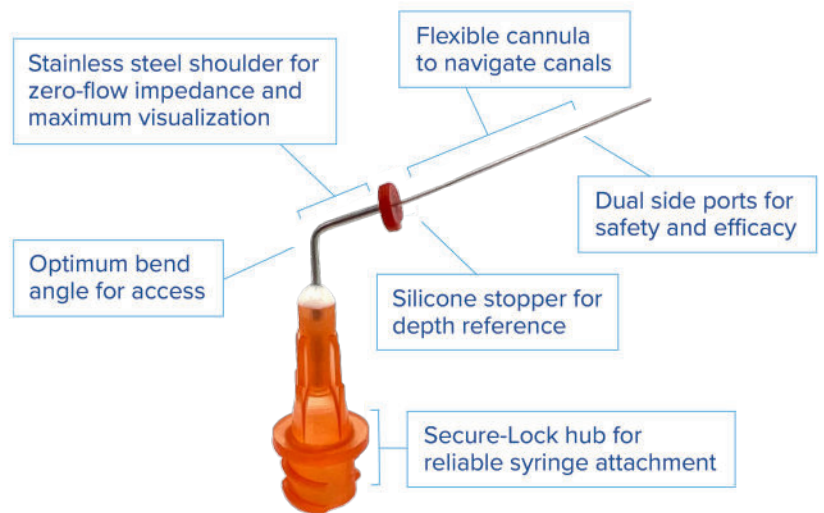

Pre-bent at the optimal  
angle for access, easily  
adjusted by hand or  
with pliers.

Small flexible cannula  
to navigate canals  
and deliver irrigants  
or sealers.

## What makes a V.I.P. Tip Better?

	Gauges Are Dual Side Port	Available in Multiple Lengths	Enhanced Flexibility	Low Cost
V.I.P. Tip	✓	✓	✓	✓
Ultradent® NaviTip™	✗	✓	✓	✗
PacDent OptiProbe™	✗	✓	✗	✓

*Ultradent® and NaviTip™ are registered trademarks of ULTRADENT® Products, Inc.  
OptiProbe™ is a registered trademark of PacDent, Inc.*

## Spotlight Performance

One tip for all solutions! Enhance your Endo Irrigation with the V.I.P. Tip (Voyager Irrigating Precision Tip).

To ensure safe delivery, this tip was engineered so that irrigants are expressed out the sides of the tip. Using a metal shoulder in place of a large plastic hub, the two lengths of the V.I.P. Tip offers the same full range of working lengths compared to competitors without having to stock as many variations in your operator. The reduced bulk of the hub also allows for easier access in smaller oral openings.

## Available in Two Lengths, 17mm and 27mm

GA	STYLE	LENGTH	COLOR	PART #
29GA	Dual Side Port	17mm 27mm	Orange	315729 315829

- Dual side ports for safety and efficacy
- Enhanced flexibility to navigate canals
- Available in two lengths to help fit in limited openings reach all canal depths
- Silicone stopper for depth reference
- Pre-bent at the optimal angle for access, easily adjusted by hand or with pliers
- Stainless steel shoulder for zero-flow impedance and maximum visualization
- Secure-Lock hub for reliable syringe attachment