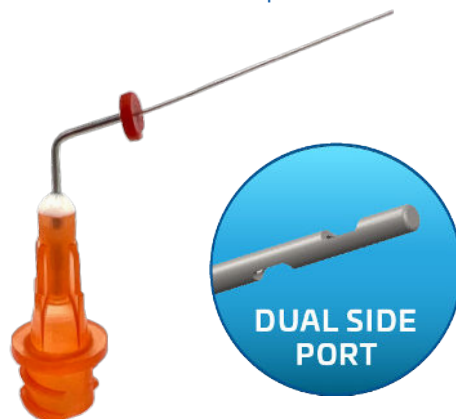

# ONE TIP FOR ALL SOLUTIONS

Enhance Your Endo  
Irrigation with the V.I.P. Tip

**Our New V.I.P. Tip  
(Voyager Irrigating  
Precision Tip) is one  
tip for all solutions.  
This Universal Irrigating  
Tip can be used for  
all Endo Irrigating  
Procedures**

Pre-bent at the optimal  
angle for access, easily  
adjusted by hand or  
with pliers.

Small flexible cannula  
to navigate canals  
and deliver irrigants  
or sealers.

## Spotlight Performance

One tip for all solutions! Enhance your Endo Irrigation with the V.I.P. Tip (Voyager Irrigating Precision Tip).

To ensure safe delivery, this tip was engineered so that irrigants are expressed out the sides of the tip. Using a metal shoulder in place of a large plastic hub, the two lengths of the V.I.P. Tip offers the same full range of working lengths compared to competitors without having to stock as many variations in your operator. The reduced bulk of the hub also allows for easier access in smaller oral openings.

## Available in Two Lengths, 17mm and 27mm

GA	STYLE	LENGTH	COLOR	PART #
29GA	Dual Side Port	17mm 27mm	Orange	315729 315829

- Dual side ports for safety and efficacy
- Enhanced flexibility to navigate canals
- Available in two lengths to help fit in limited openings reach all canal depths
- Silicone stopper for depth reference
- Pre-bent at the optimal angle for access, easily adjusted by hand or with pliers
- Stainless steel shoulder for zero-flow impedance and maximum visualization
- Secure-Lock hub for reliable syringe attachment